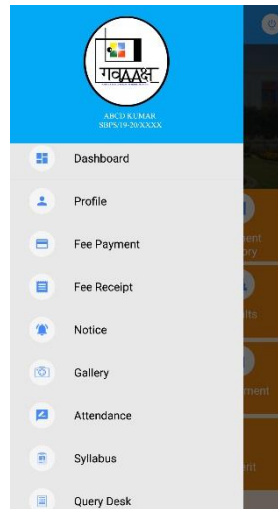

Sarala Birla Public School Birla Knowledge City, Mahilong, Ranchi

Steps for SBPS child app 'गवAAक्ष'

- ❖ Search the child app 'गवAAक्ष' with the keyword **SBPS Ranchi** in Google Play Store.
- ❖ Install the app 'गवAAक्ष' (*only for android*).
- ❖ Open the app 'गवAAक्ष'.

- ❖ Login through USER ID & Password.

Note: *User Id & Password will be same i.e. UID No. of the Child Eg.-SBPS/23-24/XXXX.
Only if the password is not changed by the parents.*

Steps for School Bus GPS Tracking