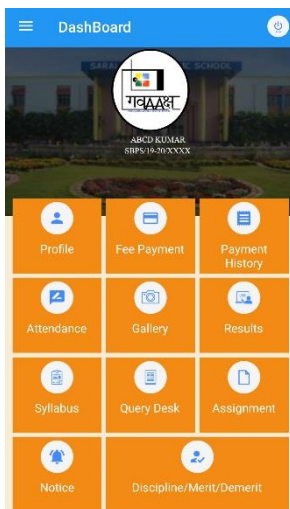

Steps for School Bus GPS Tracking

Android, iOS & Web App Details for School Bus GPS Tracking		
App. Name	Android	Apple iOS
	TrackEzy	Millitrack
Download From	Play Store	App Store
Server Name	Not Required	track1
Web URL	trackezy.ingeniostrack.com	

Note – username & password will be shared shortly.