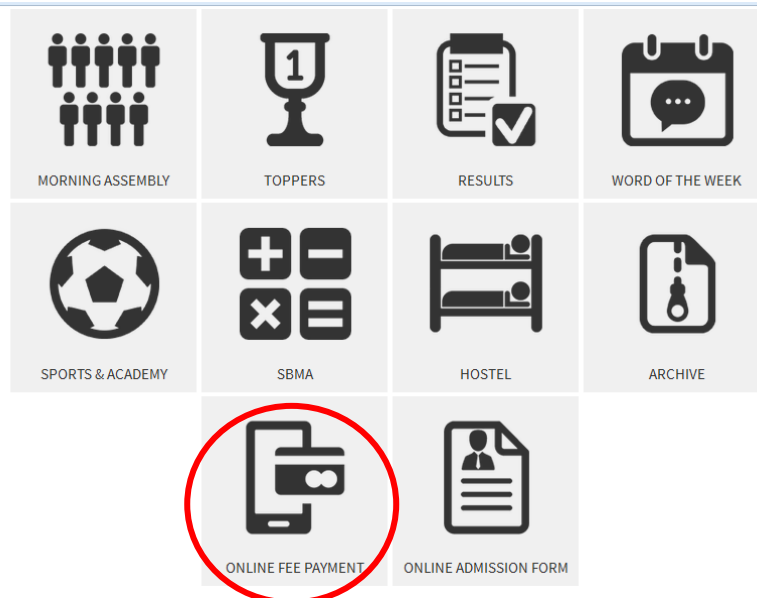

- ❖ You will be redirected to a new login window.
- ❖ Enter user name (student's UID) and password (the same student's UID, *Only if the password is not changed by the parents*) in appropriate boxes and click on **Sign in**.
  e.g. User name - SBPS/23-24/XXXX
  Password - SBPS/23-24/XXXX
  Note: *user id & password is not case sensitive.*
  You can use 'forgot password' option if you forget the password.
- ❖ Select the quarter to pay i.e 1/2/3/4.
- ❖ After verifying details click on '**Pay**'.
- ❖ You will be redirected to the payment gateway.
- ❖ Select your payment mode i.e. Net Banking/ Debit Card/ Credit Card.
- ❖ Complete the payment through any of the option i.e. Net Banking/ Debit Card/ Credit Card.
- ❖ Print / save the receipt.