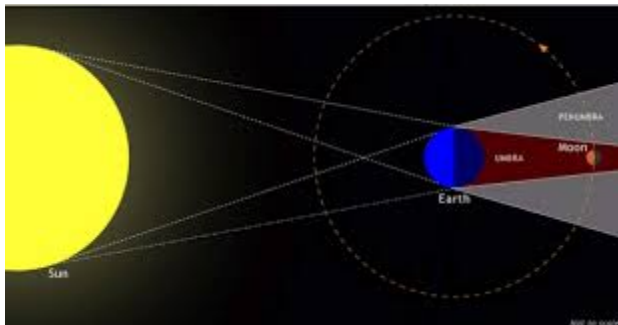

ECLIPSE

It is an occasion when the Moon or the Sun seems to completely or partly disappear, because one of them is passing between the other and the Earth.

The Earth experiences two types of eclipses-

- 1) Solar Eclipse
- 2) Lunar Eclipse

SOLAR ECLIPSE

A solar eclipse occurs when the Moon passes in front of the Sun, blocking it out partially or completely. Since no light reaches the Earth, it becomes dark. During a total eclipse, the entire Sun is covered for a few minutes and it becomes very dark outside. We must not see the Sun with naked eyes during a solar eclipse as it may harm our eyes.

LUNAR ECLIPSE

A lunar eclipse takes place when the Earth comes between the Sun and the Moon and covers the Moon with its shadow. It occurs only when there is a full Moon. It can last for a few hours. One can look at the Moon during a lunar eclipse.