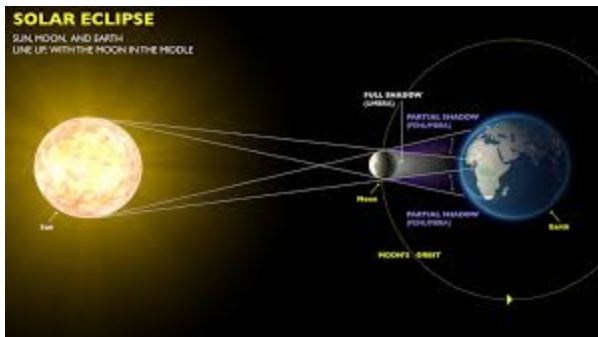

ECLIPSE

It is an occasion when the Moon or the Sun seems to completely or partly disappear, because one of them is passing between the other and the Earth.

The Earth experiences two types of eclipses-

- 1) Solar Eclipse
- 2) Lunar Eclipse

SOLAR ECLIPSE

A solar eclipse occurs when the Moon passes in front of the Sun, blocking it out partially or completely. Since no light reaches the Earth, it becomes dark. During a total eclipse, the entire Sun is covered for a few minutes and it becomes very dark outside. We must not see the Sun with naked eyes during a solar eclipse as it may harm our eyes.

LUNAR ECLIPSE

A lunar eclipse takes place when the Earth comes between the Sun and the Moon and covers the Moon with its shadow. It occurs only when there is a full Moon. It can last for a few hours. One can look at the Moon during a lunar eclipse.